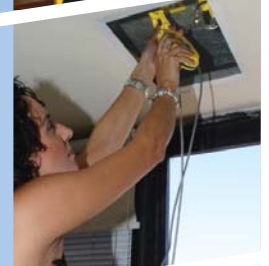

1. Remove the storage case cover

2. Take the harness out of the bag

3. Put on the harness and adjust accordingly

4. Connect the harness to the pulley hook which is secured to the building

5. Exit the building and the *Spider Lifeline to Safety* will automatically lower you to the ground in a controlled manner.